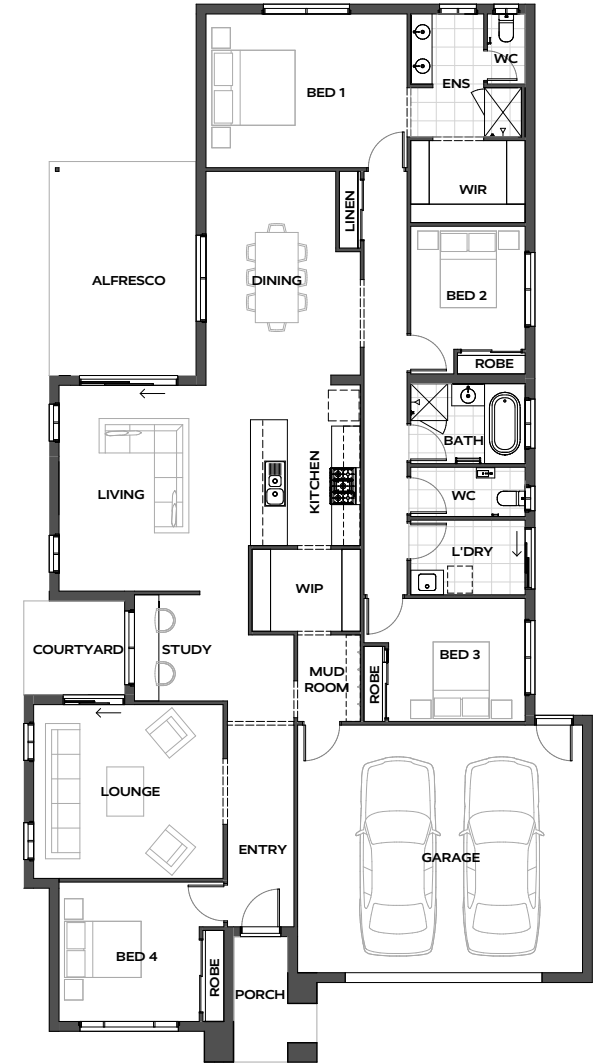

# GEORGINA 292

MIN LOT FRONTAGE 15m  
 HOUSE WIDTH 13.87m  
 HOUSE LENGTH 25.81m  
 HOME SIZE 292m<sup>2</sup>

<b>ALFRESCO</b>	3.6m x 5.2m	<b>DINING</b>	5.2m x 3.3m
<b>BED 1</b>	4.9m x 3.8m	<b>GARAGE</b>	6.8m x 6.0m
<b>BED 2</b>	3.0m x 2.8m	<b>KITCHEN</b>	3.9m x 2.8m
<b>BED 3</b>	3.2m x 3.0m	<b>LIVING</b>	5.0m x 3.6m
<b>BED 4</b>	3.4m x 3.4m	<b>LOUNGE</b>	4.6m x 4.2m
<b>COURTYARD</b>	2.6m x 2.3m		